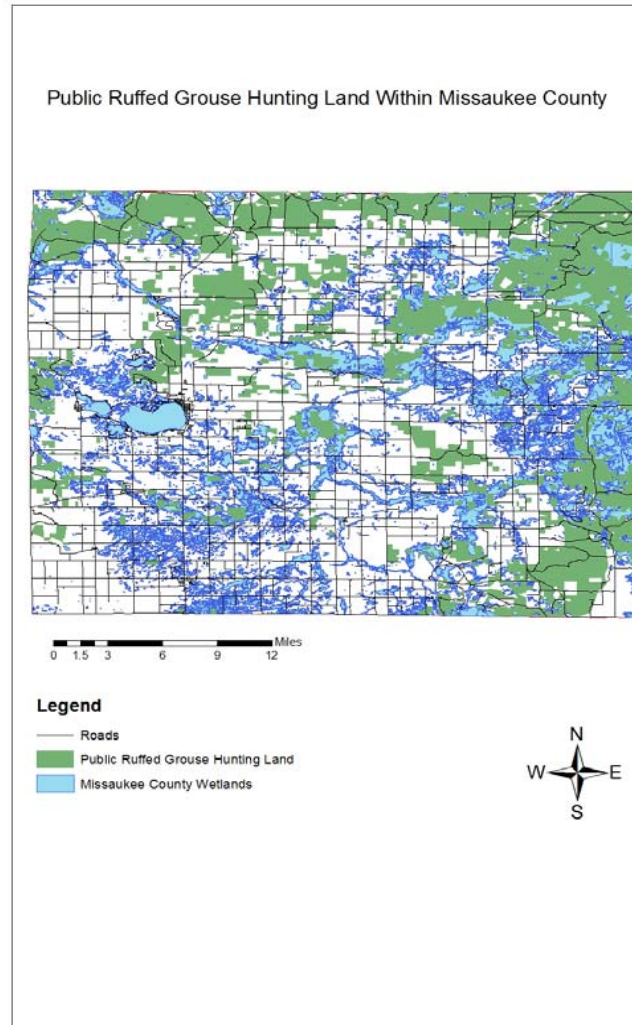

Ruffed Grouse Habitat Within Missaukee County's State land

By: Ben Molitor

ABSTRACT

Ruffed grouse are a Northern Michigan game bird which prefer aspen and white birch forest as a habitat. Missaukee county is abundant with ruffed grouse's preferred habitat as well as having areas of public hunting land. Finding areas to hunt ruffed grouse can be somewhat challenging because both public hunting land and ruffed grouse habitat have to occur at the same place. This makes it necessary to find areas of public hunting land which contain preferred ruffed grouse habitat.

METHODS

- First I gathered data and shape files from the ESRI and Michigan GIS data bases. I gathered a vector land cover map of the Midwest from ESRI as well as a Michigan county map. From Michigan GIS I gathered Missaukee county roads, watersheds and public land data.
- I then selected the Missaukee county shape file from the Michigan county's layer and made a new layer from it. From there I clipped the land cover map to the new Missaukee county layer.
- Once the Missaukee county layer and land cover layer were clipped I selected all of the aspen/white birch forest and made a new layer from that, replacing the old land cover layer with the ruffed grouse habitat.
- Once I had the ruffed grouse habitat within the Missaukee county layer I added the roads, watersheds and public hunting land.
- I Finally clipped the ruffed grouse habitat to the public hunting land resulting only in ruffed grouse habitat contained within the public hunting land of Missaukee county.

RESULTS

CONCLUSION

Missaukee county is a great place for hunting ruffed grouse, There is a significant amount of public hunting land which contains ruffed grouse habitat. These areas are also accessible by roads, making it easy for the average hunter to go out and hunt wherever they prefer. This combination makes it easy to find populations of these game birds within accessible hunting areas.